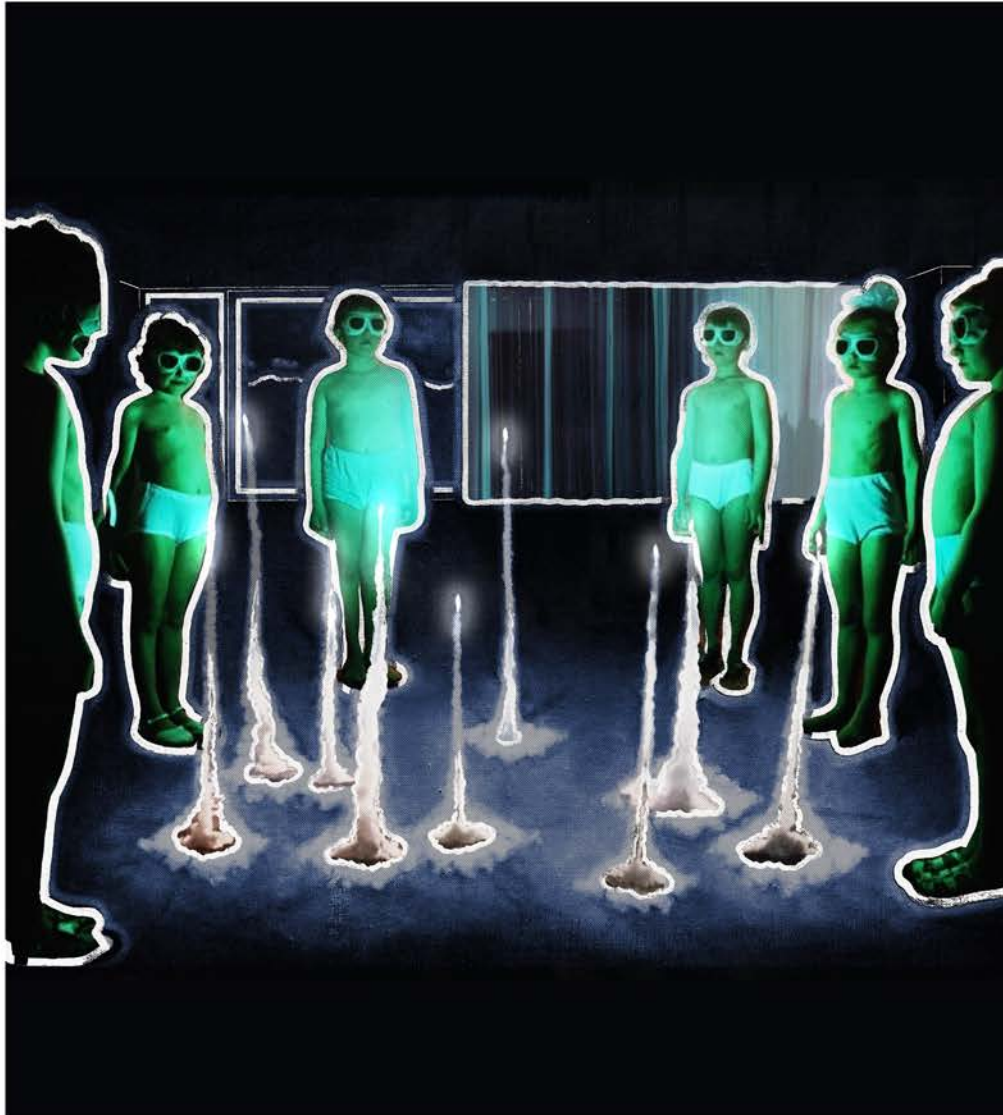

TORSTEN RUEHLE LIGHTBOXES

BLUR

Lightbox

60 x 80 x 10 cm

2018

NUCLEAR POWER

Lightbox
50 x 45 x 14 cm
2018

TRIP

Lightbox

80 x 60 x 10 cm

2018

VISIT

Lightbox

62 x 62 x 7 cm

2018

LONG TERM EFFECT

Lightbox

80 x 60 x 10 cm

2018

NEW WORLD

Lightbox

80 x 60 x 10 cm

2018

RAZZMATAZZ

Lightbox
48 x 43 x 12 cm
2018

CLUB OF ROME

Lightbox
27 x 41 x 6 cm
2018

INVASION

Lightbox

47 x 90 x 10 cm

2018

AVALANCE
Lightbox
60 x 80 x 10 cm
2018