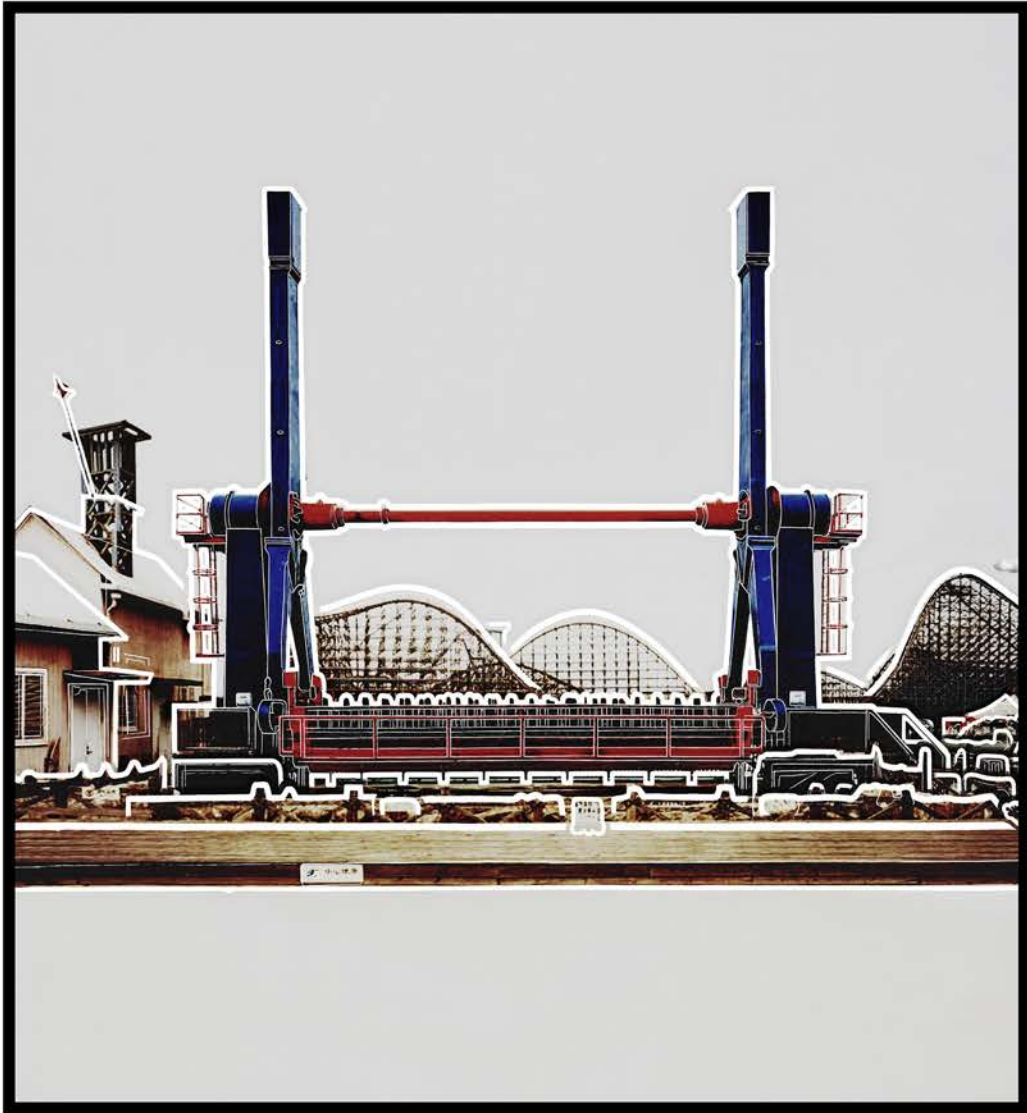

Lightbox

80 x 60 x 10 cm

2018

VISIT

Lightbox

62 x 62 x 7 cm

2018

LONG TERM EFFECT

Lightbox

80 x 60 x 10 cm

2018

NEW WORLD

Lightbox

80 x 60 x 10 cm

2018

RAZZMATAZZ

Lightbox
48 x 43 x 12 cm
2018

CLUB OF ROME

Lightbox
27 x 41 x 6 cm
2018

INVASION

Lightbox

47 x 90 x 10 cm

2018

AVALANCE
Lightbox
60 x 80 x 10 cm
2018